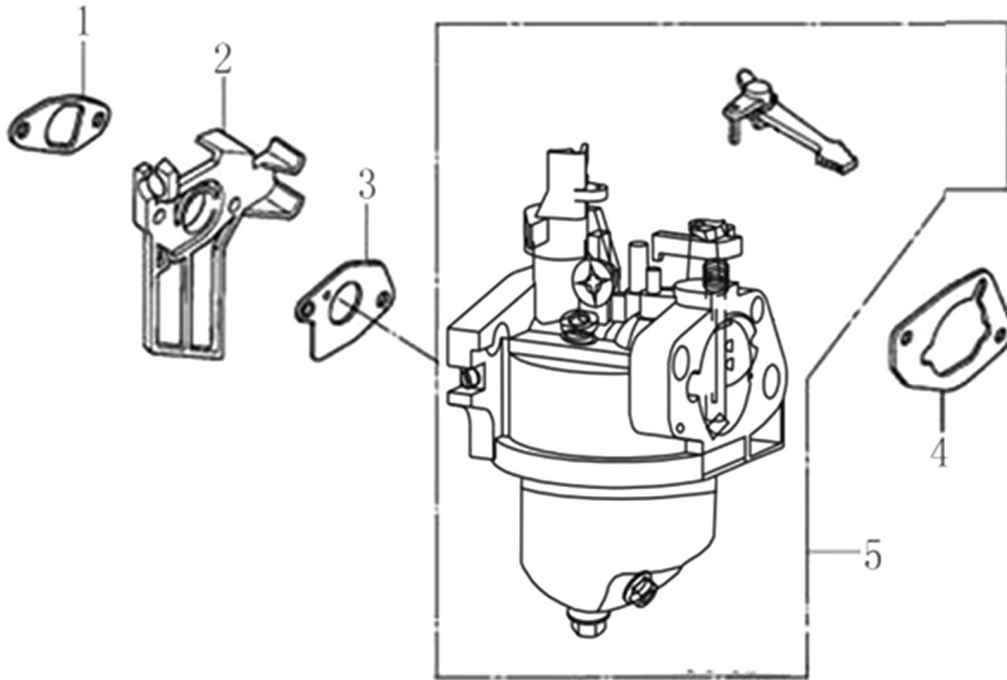

Rocker and Camshaft

ITEM	PART NO.	QTY.	DESCRIPTION
1	0J88870120	2	ARM, ROCKER
2	0J88870119	2	SHAFT, VALVE ROCKER SHAFT
3	0K10430117	4	CIRCLIP, LOCKER
4	0J88870121	2	ROD, PUSH
5	0J35220122	2	LIFTER, VALVE
6	0J35230114	2	ROTATOR, VALVE
7	0J35220118	2	RETAINER, VALVE SPRING
8	0J35220117	2	SPRING, VALVE
9	0J35220119	1	SEAL, GUIDE
10	0J35230140	1	VALVE SET
11	0J47870133	1	CAMSHAFT ASSY.

Shrouds

ITEM	PART NO.	QTY.	DESCRIPTION
1	0G84420241	2	BOLT, FLANGE
2	0J35230118	1	SHROUD COMP
3	0K40510113	1	PLATE, SIDE
4	0J35220156	1	BOLT, FLANGE

196cc ENGINE

Carburetor

ITEM	PART NO.	QTY.	DESCRIPTION
1	0J35220128	1	GASKET, INSULATOR
2	0K49010110	1	INSULATOR , CARBURETOR
3	0J35220127	1	GASKET, CARBURETOR
4	0J35220129	1	GASKET, CARBURETOR
5	0J88870123	1	CARBURETOR

Flywheel

ITEM	PART NO.	QTY.	DESCRIPTION
1	0J35220152	1	FLYWHEEL COMP
2	0J35220153	1	COIL ASSY., IGNITION
3	0G84420268	2	BOLT, FLANGE
4	0J35220123	1	FAN, COOLING
5	0J35220151	1	PULLEY, STARTER
6	0J35220162	1	NUT, SPECIAL

196cc ENGINE

Control

ITEM	PART NO.	QTY.	DESCRIPTION
1	0J35220157	2	BOLT, FLANGE
2	0H95590117	1	SPRING, GOVERNOR
3	0G84420197	1	BOLT, QUADRATE HEAD
4	0J35220138	1	ARM, GOVERNOR
5	0G84420272	1	NUT, FLANGE
6	0J35220137	1	SPRING, THROTTLE RETURN
7	0H95590116	1	ROD, GOVERNOR
8	0J47870149	1	CONTROL ASSY.
9	0J47870150	1	SPRING
10	0J35250132	1	SCREW, 5x35