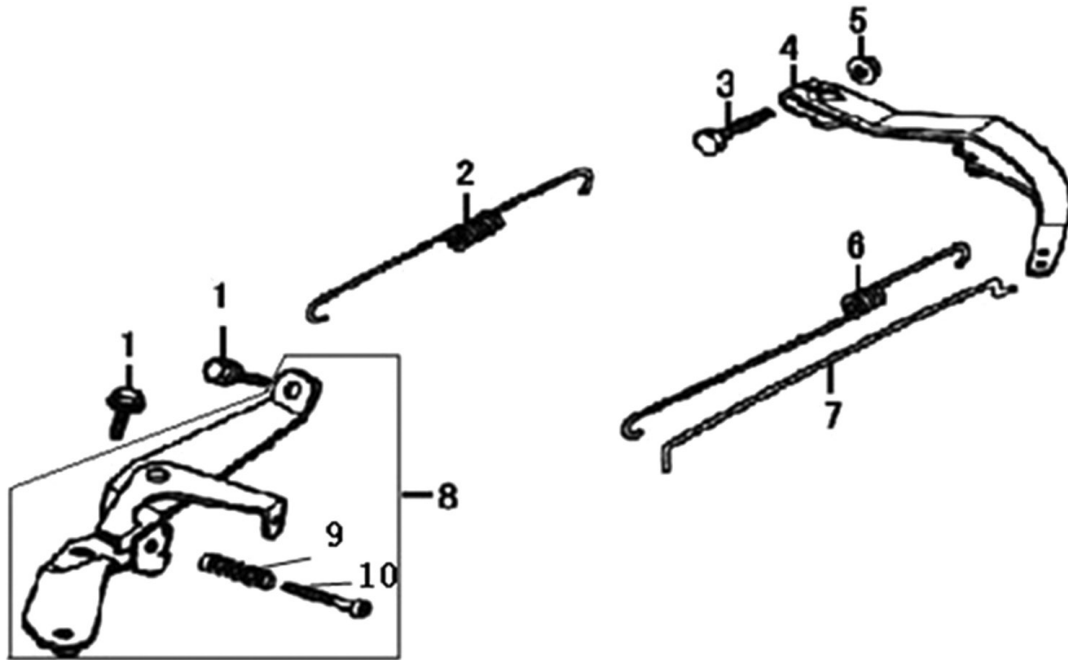

Rocker and Camshaft

ITEM	PART NO.	QTY.	DESCRIPTION
1	0J88870120	2	ARM, ROCKER
2	0J88870119	2	SHAFT, VALVE ROCKER SHAFT
3	0K10430117	4	CIRCLIP, LOCKER
4	0J88870121	2	ROD, PUSH
5	0J35220122	2	LIFTER, VALVE
6	0J35230114	2	ROTATOR, VALVE
7	0J35220118	2	RETAINER, VALVE SPRING
8	0J35220117	2	SPRING, VALVE
9	0J35220119	1	SEAL, GUIDE
10	0J35230140	1	VALVE SET
11	0J47870133	1	CAMSHAFT ASSY.

Flywheel

ITEM	PART NO.	QTY.	DESCRIPTION
1	0J35220152	1	FLYWHEEL COMP
2	0J35220153	1	COIL ASSY., IGNITION
3	0G84420268	2	BOLT, FLANGE
4	0J35220123	1	FAN, COOLING
5	0J35220151	1	PULLEY, STARTER
6	0J35220162	1	NUT, SPECIAL

196cc ENGINE

Control

ITEM	PART NO.	QTY.	DESCRIPTION
1	0J35220157	2	BOLT, FLANGE
2	0H95590117	1	SPRING, GOVERNOR
3	0G84420197	1	BOLT, QUADRATE HEAD
4	0J35220138	1	ARM, GOVERNOR
5	0G84420272	1	NUT, FLANGE
6	0J35220137	1	SPRING, THROTTLE RETURN
7	0H95590116	1	ROD, GOVERNOR
8	0J47870149	1	CONTROL ASSY.
9	0J47870150	1	SPRING
10	0J35250132	1	SCREW, 5x35