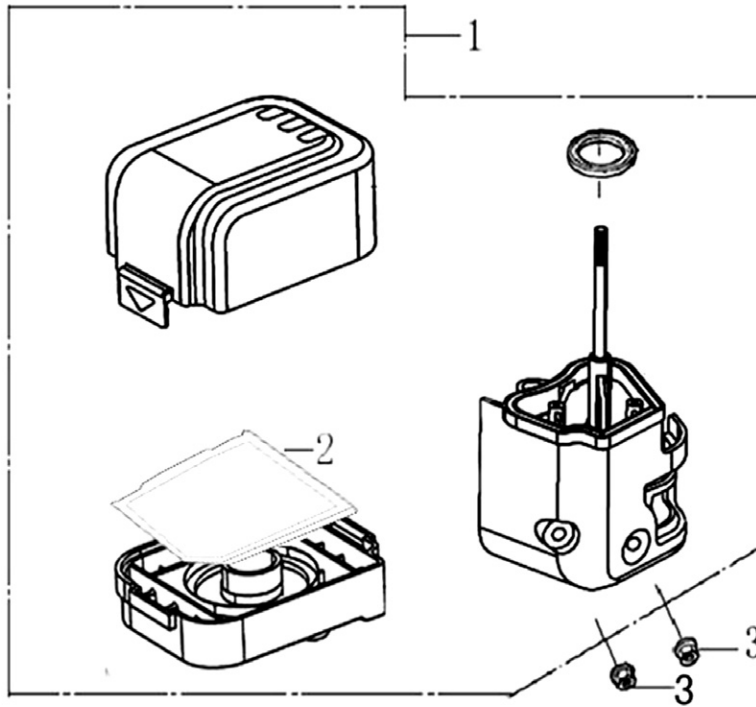

Air Cleaner

ITEM	PART NO.	QTY.	DESCRIPTION
1	0K44430112	1	AIR CLEANER ASSY
2	0K40510116	1	ELEMENT ASSY., AIR CLEANER
3	0G84420272	2	NUT, FLANGE