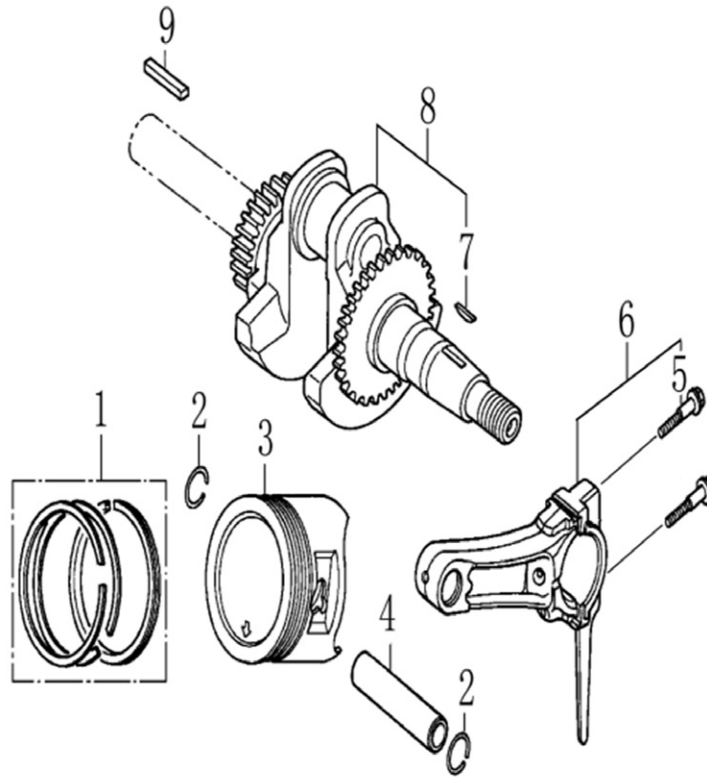

Cylinder Head

ITEM	PART NO.	QTY.	DESCRIPTION
1	0J88870101	1	HEAD, CYLINDER
2	0J35220159	2	STUD BOLT, INTAKE
3	0J35220165	2	PIN, DOWEL
4	0J88870102	1	GASKET, CYLINDER HEAD
5	0G84420210	2	BOLT, STUD, EXHAUST
6	0J00620106	1	PLUG, SPARK
7	0J35220158	4	BOLT, FLANGE
8	0J88870103	1	GASKET, VALVE COVER
9	0J88870104	1	COVER, VALVE
10	0G84420217	4	BOLT, FLANGE
11	0J88870105	1	TUBE, BREATHER
12	0J88870107	1	GASKET, BREATHER CHAMBER
13	0J88870106	1	CAP, BREATHER CHAMBER
14	0J88870108	1	STRAINER, OIL

Crankcase Cover

ITEM	PART NO.	QTY.	DESCRIPTION
1	0J35230110	2	DIPSTICK W/WSHR, OIL
2	0J35230136	6	BOLT, FLANGE
3	0J88870111	1	CRANK CASE COVER
4	0J35220166	1	SEAL, OIL
5	0J47870117	1	BEARING, RADIAL BALL
6	0J35230138	2	PIN, DOWEL
7	0J88870112	1	GASKET, CRANKCASE CVR

196cc ENGINE

Crankshaft and Piston

ITEM	PART NO.	QTY.	DESCRIPTION
1	0J88870113	1	RING SET
2	0J47870127	2	CLIP, PISTON PIN
3	0J88870114	1	PISTON
4	0J47870129	1	PIN, PISTON
5	0J47870130	2	BOLT, CONNECTING ROD
6	0J88870115	1	ROD ASSY., CONNECTING
7	0G84420119	1	KEY, SPECIAL WOODRUFF
8	0J88870116	1	CRANKSHAFT COMP
9	0J88870117	1	KEY, CRANKSHAFT

Rocker and Camshaft

ITEM	PART NO.	QTY.	DESCRIPTION
1	0J88870120	2	ARM, ROCKER
2	0J88870119	2	SHAFT, VALVE ROCKER SHAFT
3	0K10430117	4	CIRCLIP, LOCKER
4	0J88870121	2	ROD, PUSH
5	0J35220122	2	LIFTER, VALVE
6	0J35230114	2	ROTATOR, VALVE
7	0J35220118	2	RETAINER, VALVE SPRING
8	0J35220117	2	SPRING, VALVE
9	0J35220119	1	SEAL, GUIDE
10	0J35230140	1	VALVE SET
11	0J47870133	1	CAMSHAFT ASSY.