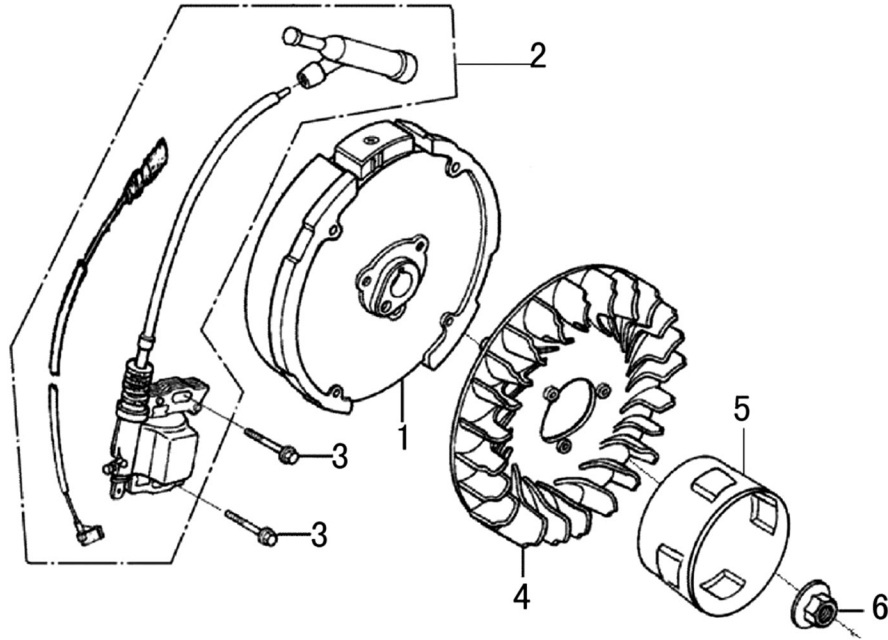

Rocker and Camshaft

ITEM	PART NO.	QTY.	DESCRIPTION
1	0J88870120	2	ARM, ROCKER
2	0J88870119	2	SHAFT, VALVE ROCKER SHAFT
3	0K10430117	4	CIRCLIP, LOCKER
4	0J88870121	2	ROD, PUSH
5	0J35220122	2	LIFTER, VALVE
6	0J35230114	2	ROTATOR, VALVE
7	0J35220118	2	RETAINER, VALVE SPRING
8	0J35220117	2	SPRING, VALVE
9	0J35220119	1	SEAL, GUIDE
10	0J35230140	1	VALVE SET
11	0J47870133	1	CAMSHAFT ASSY.

Shrouds

ITEM	PART NO.	QTY.	DESCRIPTION
1	0G84420241	2	BOLT, FLANGE
2	0J35230118	1	SHROUD COMP
3	0K40510113	1	PLATE, SIDE
4	0J35220156	1	BOLT, FLANGE

196cc ENGINE

Carburetor

ITEM	PART NO.	QTY.	DESCRIPTION
1	0J35220128	1	GASKET, INSULATOR
2	0K49010110	1	INSULATOR , CARBURETOR
3	0J35220127	1	GASKET, CARBURETOR
4	0J35220129	1	GASKET, CARBURETOR
5	0J88870123	1	CARBURETOR

Flywheel

ITEM	PART NO.	QTY.	DESCRIPTION
1	0J35220152	1	FLYWHEEL COMP
2	0J35220153	1	COIL ASSY., IGNITION
3	0G84420268	2	BOLT, FLANGE
4	0J35220123	1	FAN, COOLING
5	0J35220151	1	PULLEY, STARTER
6	0J35220162	1	NUT, SPECIAL

196cc ENGINE

Control

ITEM	PART NO.	QTY.	DESCRIPTION
1	0J35220157	2	BOLT, FLANGE
2	0H95590117	1	SPRING, GOVERNOR
3	0G84420197	1	BOLT, QUADRATE HEAD
4	0J35220138	1	ARM, GOVERNOR
5	0G84420272	1	NUT, FLANGE
6	0J35220137	1	SPRING, THROTTLE RETURN
7	0H95590116	1	ROD, GOVERNOR
8	0J47870149	1	CONTROL ASSY.
9	0J47870150	1	SPRING
10	0J35250132	1	SCREW, 5x35