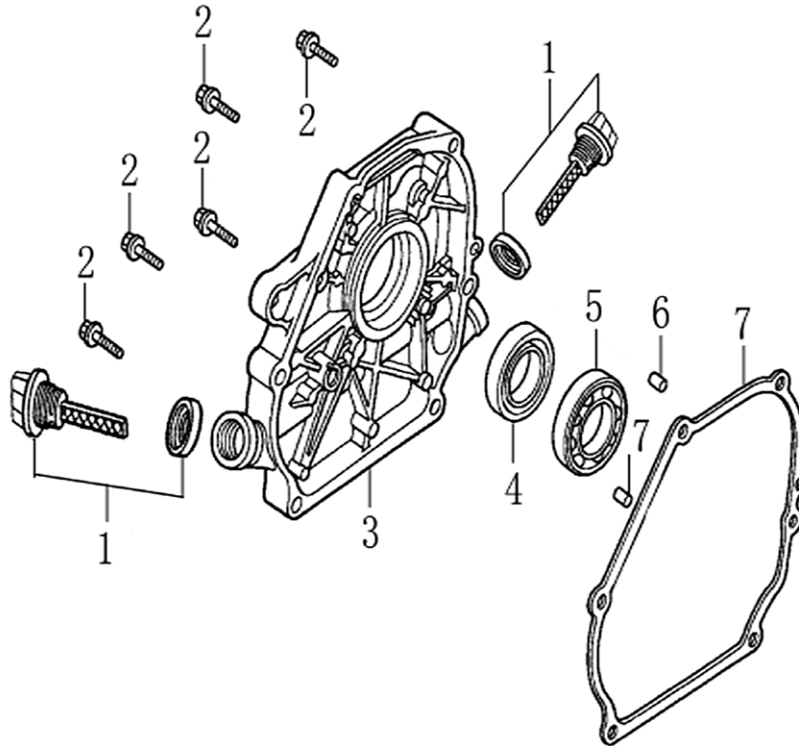

Cylinder Head

ITEM	PART NO.	QTY.	DESCRIPTION
1	0J88870101	1	HEAD, CYLINDER
2	0J35220159	2	STUD BOLT, INTAKE
3	0J35220165	2	PIN, DOWEL
4	0J88870102	1	GASKET, CYLINDER HEAD
5	0G84420210	2	BOLT, STUD, EXHAUST
6	0J00620106	1	PLUG, SPARK
7	0J35220158	4	BOLT, FLANGE
8	0J88870103	1	GASKET, VALVE COVER
9	0J88870104	1	COVER, VALVE
10	0G84420217	4	BOLT, FLANGE
11	0J88870105	1	TUBE, BREATHER
12	0J88870107	1	GASKET, BREATHER CHAMBER
13	0J88870106	1	CAP, BREATHER CHAMBER
14	0J88870108	1	STRAINER, OIL

196cc ENGINE

Crankcase

ITEM	PART NO.	QTY.	DESCRIPTION
1	OK40510110	1	CRANK CASE
2	OJ35220166	1	SEAL, OIL
3	OJ35220164	2	WASHER, DRAIN PLUG
4	OJ35220111	2	BOLT, DRAIN PLUG
5	OJ88870110	1	GOVERNOR GEAR ASSY.
6	OJ47870117	1	BEARING, RADIAL BALL
7	OJ47870118	1	WASHER, PLAIN
8	OG84420219	1	PIN, LOCK
9	OJ47870119	1	SHAFT, GOVERNOR ARM

Crankcase Cover

ITEM	PART NO.	QTY.	DESCRIPTION
1	0J35230110	2	DIPSTICK W/WSHR, OIL
2	0J35230136	6	BOLT, FLANGE
3	0J88870111	1	CRANK CASE COVER
4	0J35220166	1	SEAL, OIL
5	0J47870117	1	BEARING, RADIAL BALL
6	0J35230138	2	PIN, DOWEL
7	0J88870112	1	GASKET, CRANKCASE CVR

Rocker and Camshaft

ITEM	PART NO.	QTY.	DESCRIPTION
1	0J88870120	2	ARM, ROCKER
2	0J88870119	2	SHAFT, VALVE ROCKER SHAFT
3	0K10430117	4	CIRCLIP, LOCKER
4	0J88870121	2	ROD, PUSH
5	0J35220122	2	LIFTER, VALVE
6	0J35230114	2	ROTATOR, VALVE
7	0J35220118	2	RETAINER, VALVE SPRING
8	0J35220117	2	SPRING, VALVE
9	0J35220119	1	SEAL, GUIDE
10	0J35230140	1	VALVE SET
11	0J47870133	1	CAMSHAFT ASSY.