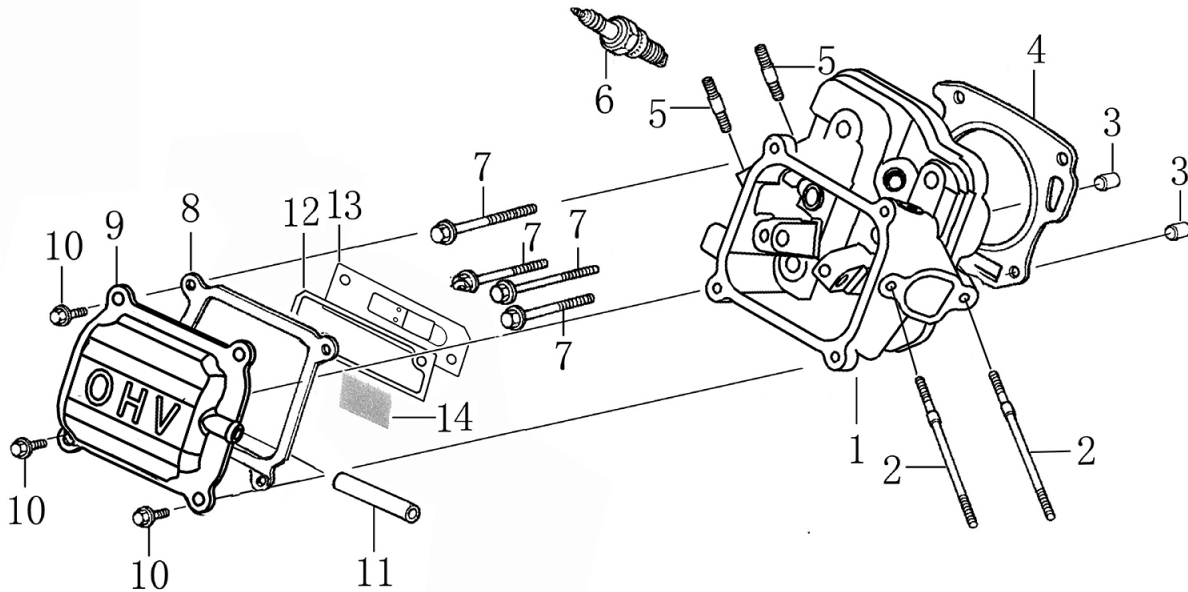

Cylinder Head

ITEM	PART NO.	QTY.	DESCRIPTION
1	0J88870101	1	HEAD, CYLINDER
2	0J35220159	2	STUD BOLT, INTAKE
3	0J35220165	2	PIN, DOWEL
4	0J88870102	1	GASKET, CYLINDER HEAD
5	0G84420210	2	BOLT, STUD, EXHAUST
6	0J00620106	1	PLUG, SPARK
7	0J35220158	4	BOLT, FLANGE
8	0J88870103	1	GASKET, VALVE COVER
9	0J88870104	1	COVER, VALVE
10	0G84420217	4	BOLT, FLANGE
11	0J88870105	1	TUBE, BREATHER
12	0J88870107	1	GASKET, BREATHER CHAMBER
13	0J88870106	1	CAP, BREATHER CHAMBER
14	0J88870108	1	STRAINER, OIL

196cc ENGINE

Crankcase

ITEM	PART NO.	QTY.	DESCRIPTION
1	OK40510110	1	CRANK CASE
2	OJ35220166	1	SEAL, OIL
3	OJ35220164	2	WASHER, DRAIN PLUG
4	OJ35220111	2	BOLT, DRAIN PLUG
5	OJ88870110	1	GOVERNOR GEAR ASSY.
6	OJ47870117	1	BEARING, RADIAL BALL
7	OJ47870118	1	WASHER, PLAIN
8	OG84420219	1	PIN, LOCK
9	OJ47870119	1	SHAFT, GOVERNOR ARM

Crankcase Cover

ITEM	PART NO.	QTY.	DESCRIPTION
1	0J35230110	2	DIPSTICK W/WSHR, OIL
2	0J35230136	6	BOLT, FLANGE
3	0J88870111	1	CRANK CASE COVER
4	0J35220166	1	SEAL, OIL
5	0J47870117	1	BEARING, RADIAL BALL
6	0J35230138	2	PIN, DOWEL
7	0J88870112	1	GASKET, CRANKCASE CVR

Rocker and Camshaft

ITEM	PART NO.	QTY.	DESCRIPTION
1	0J88870120	2	ARM, ROCKER
2	0J88870119	2	SHAFT, VALVE ROCKER SHAFT
3	0K10430117	4	CIRCLIP, LOCKER
4	0J88870121	2	ROD, PUSH
5	0J35220122	2	LIFTER, VALVE
6	0J35230114	2	ROTATOR, VALVE
7	0J35220118	2	RETAINER, VALVE SPRING
8	0J35220117	2	SPRING, VALVE
9	0J35220119	1	SEAL, GUIDE
10	0J35230140	1	VALVE SET
11	0J47870133	1	CAMSHAFT ASSY.