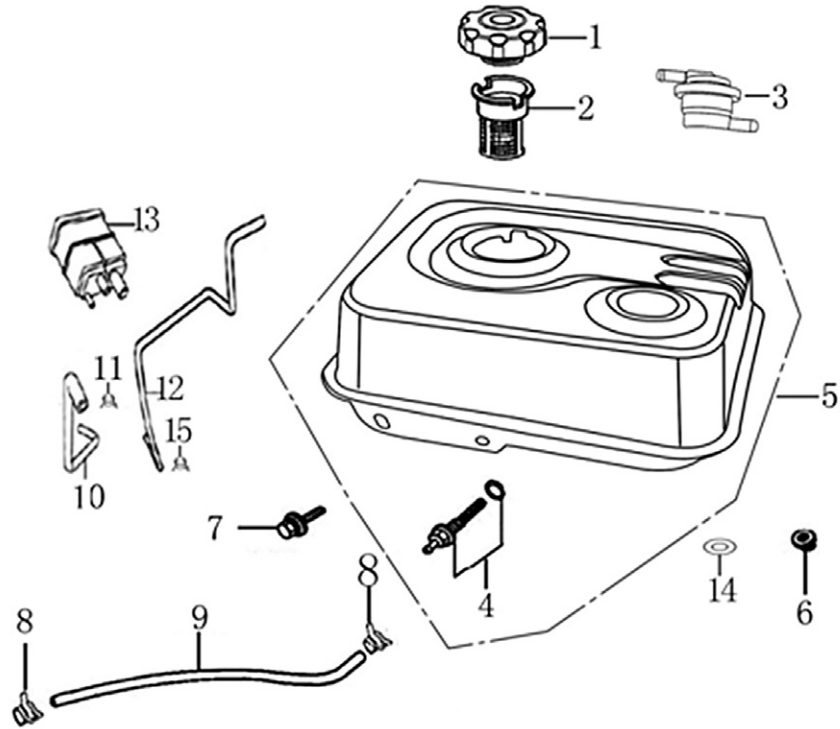

Fuel Tank

ITEM	PART NO.	QTY.	DESCRIPTION
1	0J88870127	1	CAP COMP., FUEL FILLER
2	0J35220133	1	FILTER, FUEL
3	0J88870128	1	BREATHER VALVE
4	0J35220132	1	JOINT ASSY., FUEL TANK
5	0K10430122	1	TANK COMP., FUEL
6	0G84420272	2	NUT, FLANGE
7	0G84420268	1	BOLT, FLANGE
8	0J88870130	2	CLAMP, TUBE
9	0G9757D	1	TUBE, FUEL
10	0K10470102	1	PREFORMED HOSE
11	0J88870132	1	CLAMP
12	0J35220147	1	PREFORMED HOSE
13	0K10470101	1	CARBON CANISTER ASSY
14	0J35220171	2	WASHER, RUBBER
15	0J35220174	1	CLAMP