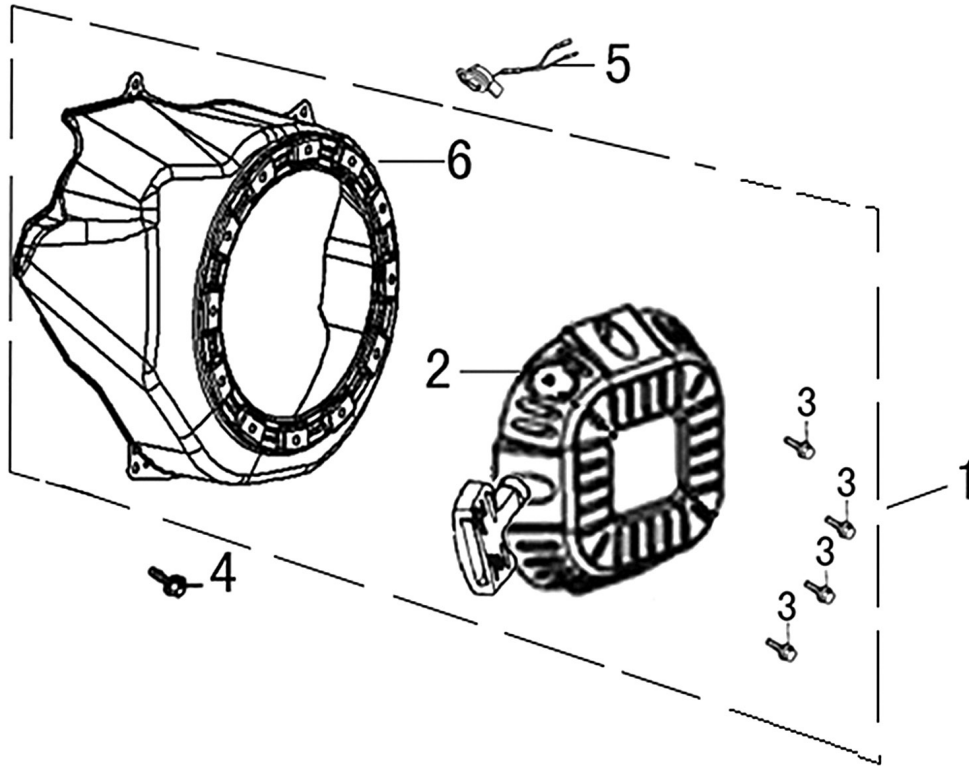

Starter

ITEM	PART NO.	QTY.	DESCRIPTION
1	0K40510111	1	RECOIL STARTER W/HSNG
2	0K40510117	1	STARTER ASSY. RECOIL
3	0G84420241	4	BOLT, FLANGE
4	0J35220157	5	BOLT, FLANGE
5	0K40510112	1	SWITCH ASSY., ENGINE STOP
6	0H95590123	1	COVER COMP., FAN