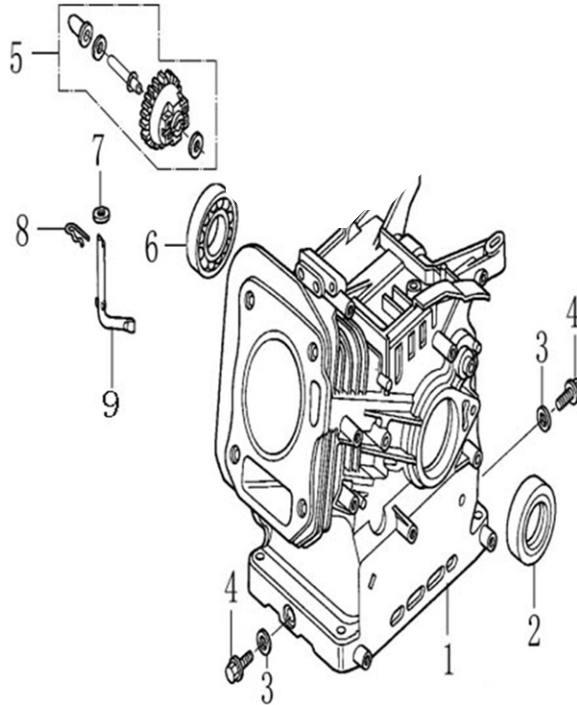

Cylinder Head

ITEM	PART NO.	QTY.	DESCRIPTION
1	0J88870101	1	HEAD, CYLINDER
2	0J35220159	2	STUD BOLT, INTAKE
3	0J35220165	2	PIN, DOWEL
4	0J88870102	1	GASKET, CYLINDER HEAD
5	0G84420210	2	BOLT, STUD, EXHAUST
6	0J00620106	1	PLUG, SPARK
7	0J35220158	4	BOLT, FLANGE
8	0J88870103	1	GASKET, VALVE COVER
9	0J88870104	1	COVER, VALVE
10	0G84420217	4	BOLT, FLANGE
11	0J88870105	1	TUBE, BREATHER
12	0J88870107	1	GASKET, BREATHER CHAMBER
13	0J88870106	1	CAP, BREATHER CHAMBER
14	0J88870108	1	STRAINER, OIL

196cc ENGINE

Crankcase

ITEM	PART NO.	QTY.	DESCRIPTION
1	OK40510110	1	CRANK CASE
2	OJ35220166	1	SEAL, OIL
3	OJ35220164	2	WASHER, DRAIN PLUG
4	OJ35220111	2	BOLT, DRAIN PLUG
5	OJ88870110	1	GOVERNOR GEAR ASSY.
6	OJ47870117	1	BEARING, RADIAL BALL
7	OJ47870118	1	WASHER, PLAIN
8	OG84420219	1	PIN, LOCK
9	OJ47870119	1	SHAFT, GOVERNOR ARM

Crankcase Cover

ITEM	PART NO.	QTY.	DESCRIPTION
1	0J35230110	2	DIPSTICK W/WSHR, OIL
2	0J35230136	6	BOLT, FLANGE
3	0J88870111	1	CRANK CASE COVER
4	0J35220166	1	SEAL, OIL
5	0J47870117	1	BEARING, RADIAL BALL
6	0J35230138	2	PIN, DOWEL
7	0J88870112	1	GASKET, CRANKCASE CVR

Rocker and Camshaft

ITEM	PART NO.	QTY.	DESCRIPTION
1	0J88870120	2	ARM, ROCKER
2	0J88870119	2	SHAFT, VALVE ROCKER SHAFT
3	0K10430117	4	CIRCLIP, LOCKER
4	0J88870121	2	ROD, PUSH
5	0J35220122	2	LIFTER, VALVE
6	0J35230114	2	ROTATOR, VALVE
7	0J35220118	2	RETAINER, VALVE SPRING
8	0J35220117	2	SPRING, VALVE
9	0J35220119	1	SEAL, GUIDE
10	0J35230140	1	VALVE SET
11	0J47870133	1	CAMSHAFT ASSY.