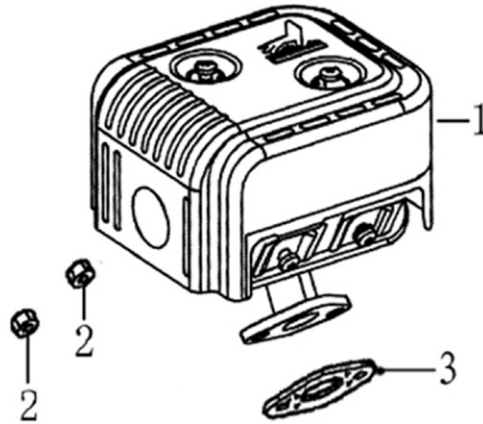

Muffler

ITEM	PART NO.	QTY.	DESCRIPTION
1	0K10470100	1	MUFFLER ASSY.
2	0J35220161	2	NUT, HEX.
3	0J35220144	1	GASKET, MUFFLER
NOT SHOWN	0K1851	1	ARRESTER, SPARK