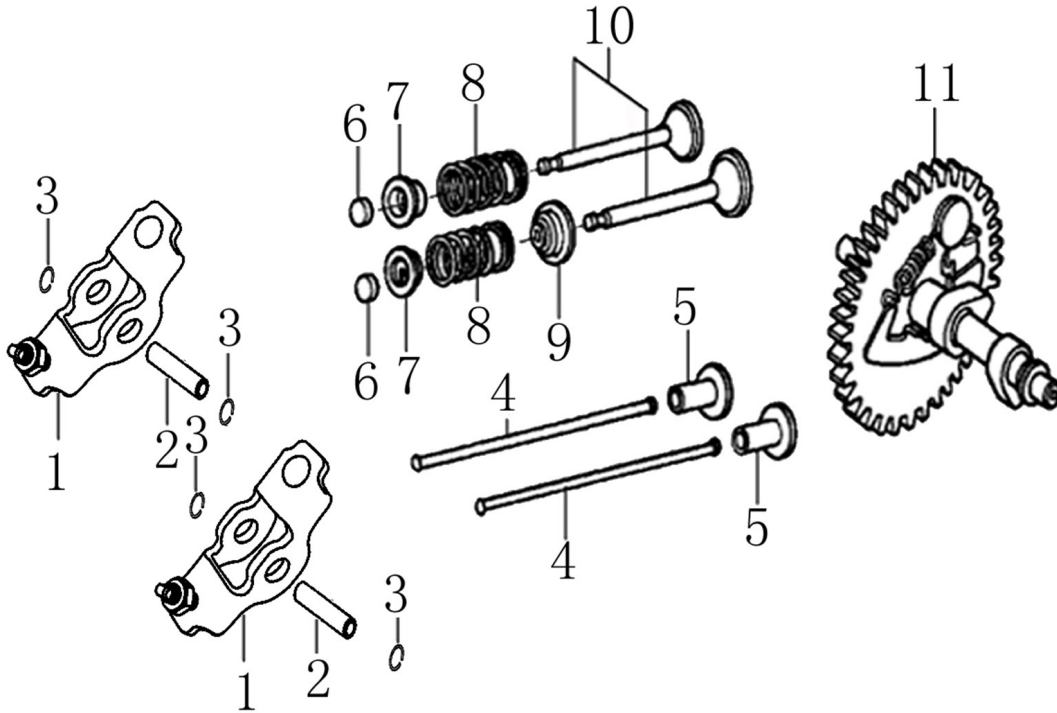

Cylinder Head

ITEM	PART NO.	QTY.	DESCRIPTION
1	0J88870101	1	HEAD, CYLINDER
2	0J35220159	2	STUD BOLT, INTAKE
3	0J35220165	2	PIN, DOWEL
4	0J88870102	1	GASKET, CYLINDER HEAD
5	0G84420210	2	BOLT, STUD, EXHAUST
6	0J00620106	1	PLUG, SPARK
7	0J35220158	4	BOLT, FLANGE
8	0J88870103	1	GASKET, VALVE COVER
9	0J88870104	1	COVER, VALVE
10	0G84420217	4	BOLT, FLANGE
11	0J88870105	1	TUBE, BREATHER
12	0J88870107	1	GASKET, BREATHER CHAMBER
13	0J88870106	1	CAP, BREATHER CHAMBER
14	0J88870108	1	STRAINER, OIL

Crankcase Cover

ITEM	PART NO.	QTY.	DESCRIPTION
1	0J35230110	2	DIPSTICK W/WSHR, OIL
2	0J35230136	6	BOLT, FLANGE
3	0J88870111	1	CRANK CASE COVER
4	0J35220166	1	SEAL, OIL
5	0J47870117	1	BEARING, RADIAL BALL
6	0J35230138	2	PIN, DOWEL
7	0J88870112	1	GASKET, CRANKCASE CVR

196cc ENGINE

Crankshaft and Piston

ITEM	PART NO.	QTY.	DESCRIPTION
1	0J88870113	1	RING SET
2	0J47870127	2	CLIP, PISTON PIN
3	0J88870114	1	PISTON
4	0J47870129	1	PIN, PISTON
5	0J47870130	2	BOLT, CONNECTING ROD
6	0J88870115	1	ROD ASSY., CONNECTING
7	0G84420119	1	KEY, SPECIAL WOODRUFF
8	0J88870116	1	CRANKSHAFT COMP
9	0J88870117	1	KEY, CRANKSHAFT

Rocker and Camshaft

ITEM	PART NO.	QTY.	DESCRIPTION
1	0J88870120	2	ARM, ROCKER
2	0J88870119	2	SHAFT, VALVE ROCKER SHAFT
3	0K10430117	4	CIRCLIP, LOCKER
4	0J88870121	2	ROD, PUSH
5	0J35220122	2	LIFTER, VALVE
6	0J35230114	2	ROTATOR, VALVE
7	0J35220118	2	RETAINER, VALVE SPRING
8	0J35220117	2	SPRING, VALVE
9	0J35220119	1	SEAL, GUIDE
10	0J35230140	1	VALVE SET
11	0J47870133	1	CAMSHAFT ASSY.